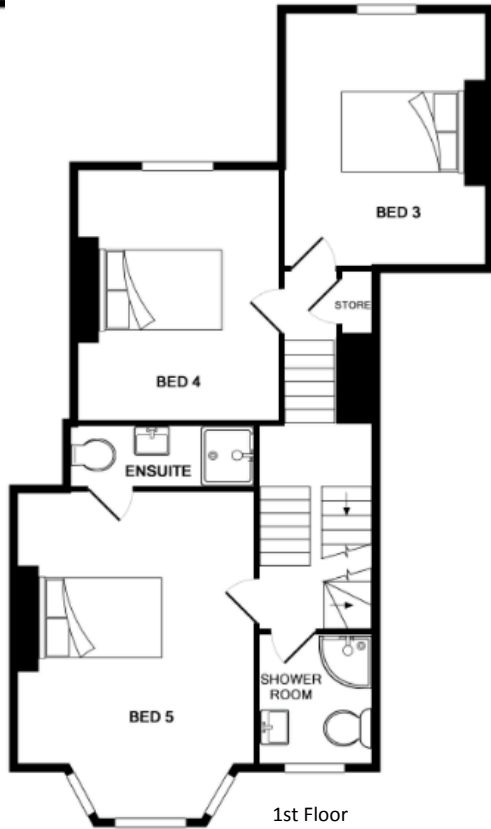

Bedroom 1	Grd Flr	11.7m <sup>2</sup> plus private outdoor courtyard
Bedroom 2	Grd Flr	21.3m <sup>2</sup>
Bedroom 3	1 <sup>st</sup> Flr	14.6m <sup>2</sup>
Bedroom 4	1 <sup>st</sup> Flr	14.6m <sup>2</sup>
Bedroom 5	1 <sup>st</sup> Flr	26.5m <sup>2</sup> inc en-suite bathroom
Bedroom 6	2 <sup>nd</sup> Flr	15m <sup>2</sup>
Bedroom 7	2 <sup>nd</sup> Flr	14.4m <sup>2</sup>
Bedroom 8	2 <sup>nd</sup> Flr	23.1m <sup>2</sup> inc en-suite bathroom
Bedroom 9	Loft Flr	17.5m <sup>2</sup>

Each bedroom will have:

- Double Bed
- Wardrobe
- Chest of drawers
- Desk
- Chair
- Blackout blinds

**Flooring**

**Shared areas:**  
Laminate wood flooring

**Bedrooms:**  
Carpet

These images represent the 'look and feel' which is intended for the refurbishment. Exact products may differ.

211 Smithdown Road  
Liverpool  
L15 2HD

A newly refurbished 9 bed student home ready for the 2017-2018 academic year.

Contact Rooms4U  
0151 725 1440  
info@rooms4u.co.uk

Ground Floor

1st Floor

2nd Floor

LOFT FLOOR

211 Smithdown Road  
 Liverpool  
 L15 2HD

A newly refurbished 9 bed student home ready for the 2017-2018 academic year.

Contact Rooms4U  
 0151 725 1440  
 info@rooms4u.co.uk