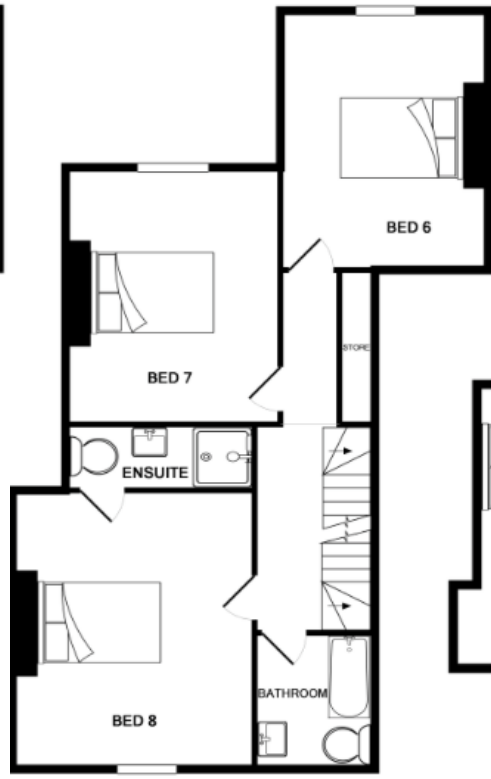

Bedroom 1	Grd Flr	11.7m <sup>2</sup> plus private outdoor courtyard
Bedroom 2	Grd Flr	21.3m <sup>2</sup>
Bedroom 3	1 <sup>st</sup> Flr	14.6m <sup>2</sup>
Bedroom 4	1 <sup>st</sup> Flr	14.6m <sup>2</sup>
Bedroom 5	1 <sup>st</sup> Flr	26.5m <sup>2</sup> inc en-suite bathroom
Bedroom 6	2 <sup>nd</sup> Flr	15m <sup>2</sup>
Bedroom 7	2 <sup>nd</sup> Flr	14.4m <sup>2</sup>
Bedroom 8	2 <sup>nd</sup> Flr	23.1m <sup>2</sup> inc en-suite bathroom
Bedroom 9	Loft Flr	17.5m <sup>2</sup>

Each bedroom will have:

- Double Bed
- Wardrobe
- Chest of drawers
- Desk
- Chair
- Blackout blinds

**Flooring**

**Shared areas:**  
Laminate wood flooring

**Bedrooms:**  
Carpet

These images represent the 'look and feel' which is intended for the refurbishment. Exact products may differ.

211 Smithdown Road  
Liverpool  
L15 2HD

A newly refurbished 9 bed student home ready for the 2017-2018 academic year.

Contact Rooms4U  
0151 725 1440  
info@rooms4u.co.uk

Ground Floor

1st Floor

2nd Floor

LOFT FLOOR

211 Smithdown Road  
 Liverpool  
 L15 2HD

A newly refurbished 9 bed student home ready for the 2017-2018 academic year.

Contact Rooms4U  
 0151 725 1440  
 info@rooms4u.co.uk